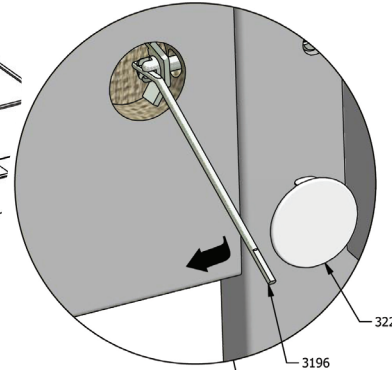

For indoor domestic use. (10.15) Made in Denmark

art.nr. (160cm) **50460** / (200cm) **50400**
+50499

3/4 safety rail + leg
3/4 sengehest + hakben
3/4 Absturzsicherung + Bein

1

2

3

3198

3226