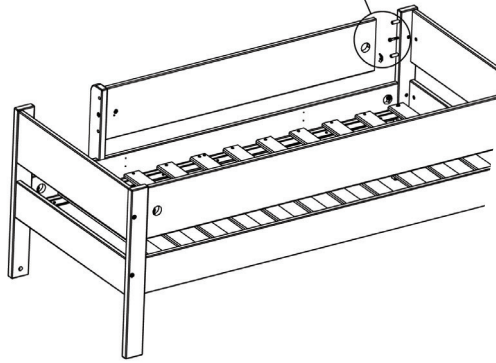

For indoor domestic use. (10.15) Made in Denmark

art.nr. (160cm) **50460** / (200cm) **50400**
+50499

3/4 safety rail + leg
3/4 sengehest + hakben
3/4 Absturzsicherung + Bein

1

2

3

3198

3226