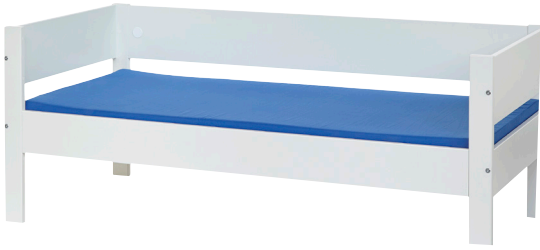

For indoor domestic use. (10.15) Made in Denmark

art.nr. (160cm) **50460** / (200cm) **50400**
+50499

3/4 safety rail + leg
3/4 sengehest + hakben
3/4 Absturzsicherung + Bein

1

2

3

3198

3226

3196

4

ONLY single bed!

3190