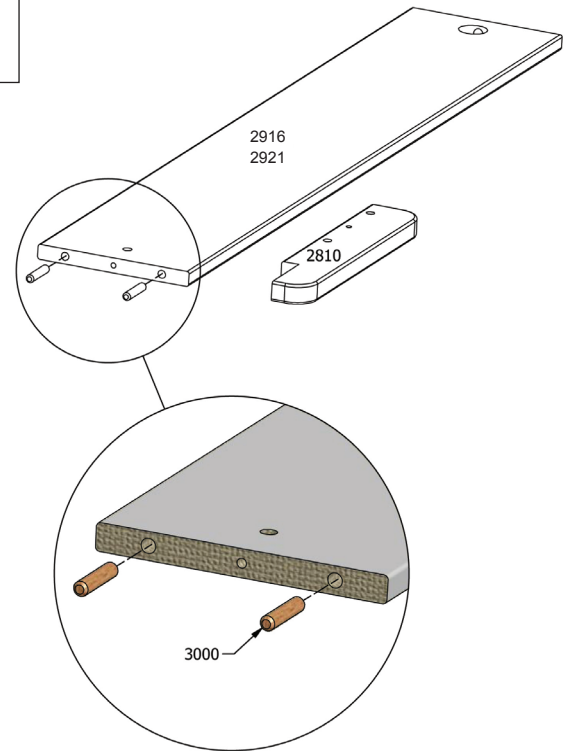

For indoor domestic use. (10.15) Made in Denmark

art.nr. (160cm) **50460** / (200cm) **50400**
+50499

3/4 safety rail + leg
3/4 sengehest + hakben
3/4 Absturzsicherung + Bein

1

2

3

3198

3226