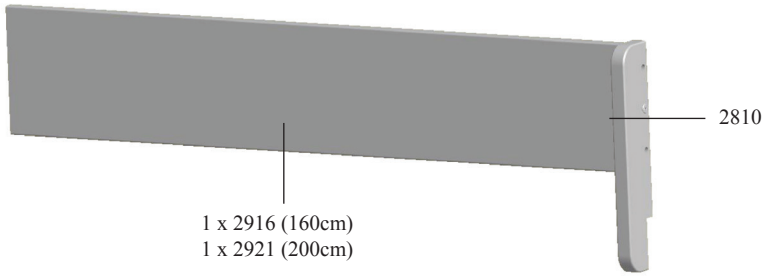

For indoor domestic use. (10.15) Made in Denmark

art.nr. (160cm) **50460** / (200cm) **50400**
+50499

3/4 safety rail + leg
3/4 sengehest + hakben
3/4 Absturzsicherung + Bein

1

2

3

3198

3226