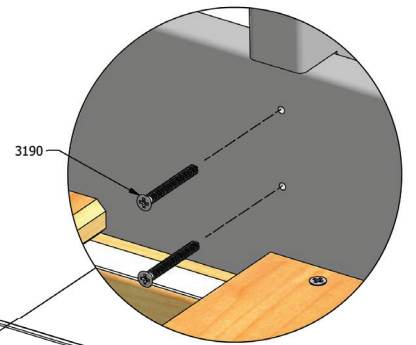

4

ONLY single bed!

3190