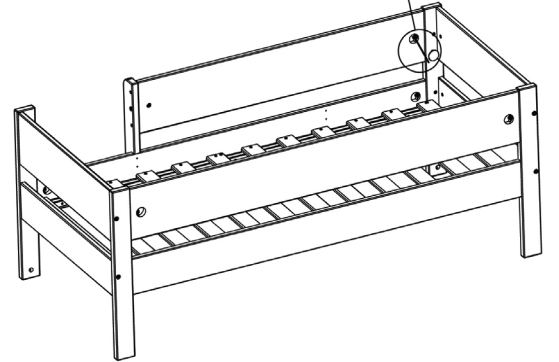

3

3198

3226

3196

4

ONLY single bed!

3190