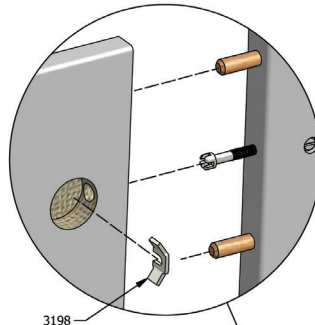

For indoor domestic use. (10.15) Made in Denmark

art.nr. (160cm) **50460** / (200cm) **50400**
+50499

3/4 safety rail + leg
3/4 sengehest + hakben
3/4 Absturzsicherung + Bein

1

2

3

3198

3226