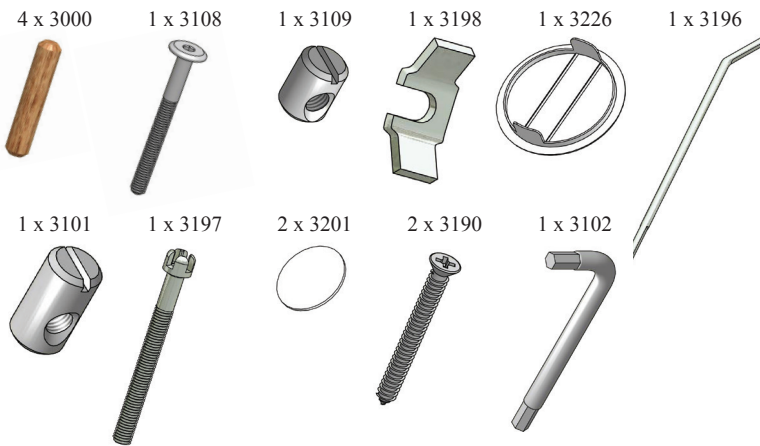

For indoor domestic use. (10.15) Made in Denmark

art.nr. (160cm) **50460** / (200cm) **50400**
+50499

3/4 safety rail + leg
3/4 sengehest + hakben
3/4 Absturzsicherung + Bein

1

2

3

3198

3226