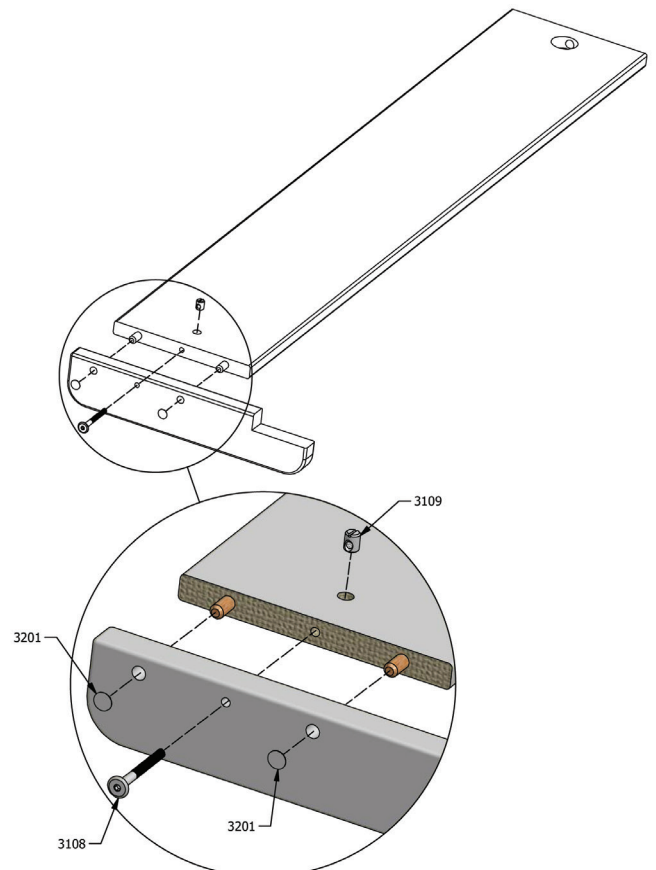

For indoor domestic use. (10.15) Made in Denmark

art.nr. (160cm) **50460** / (200cm) **50400**
+50499

3/4 safety rail + leg
3/4 sengehest + hakben
3/4 Absturzsicherung + Bein

1

2

3

3198

3226