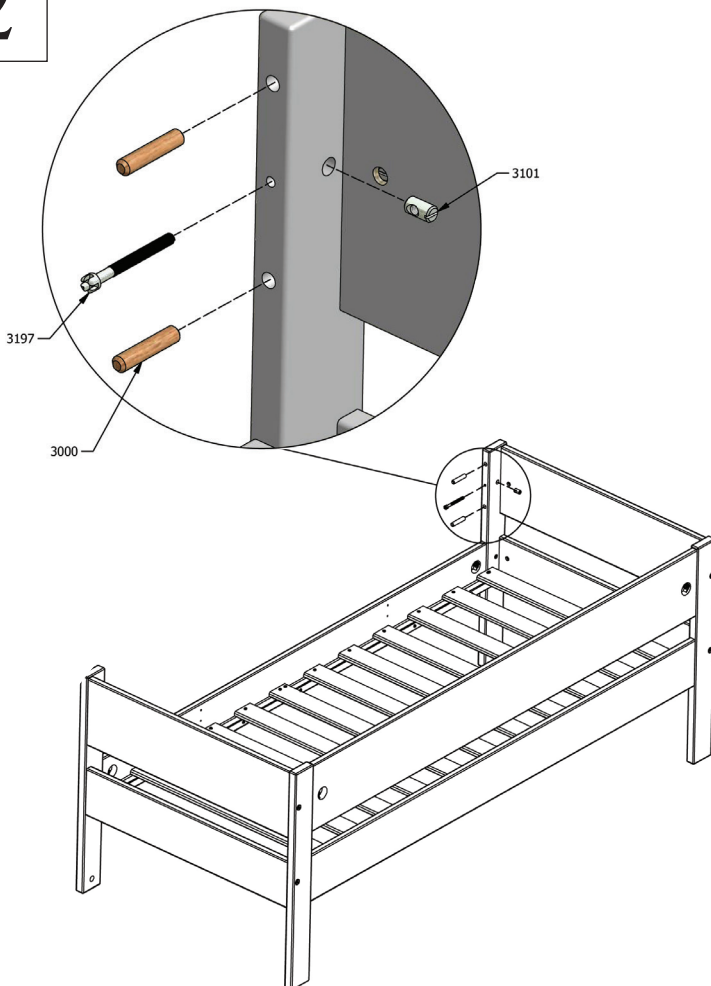

For indoor domestic use. (10.15) Made in Denmark

art.nr. (160cm) **50460** / (200cm) **50400**
+50499

3/4 safety rail + leg
3/4 sengehest + hakben
3/4 Absturzsicherung + Bein

1

2

3

3198

3226